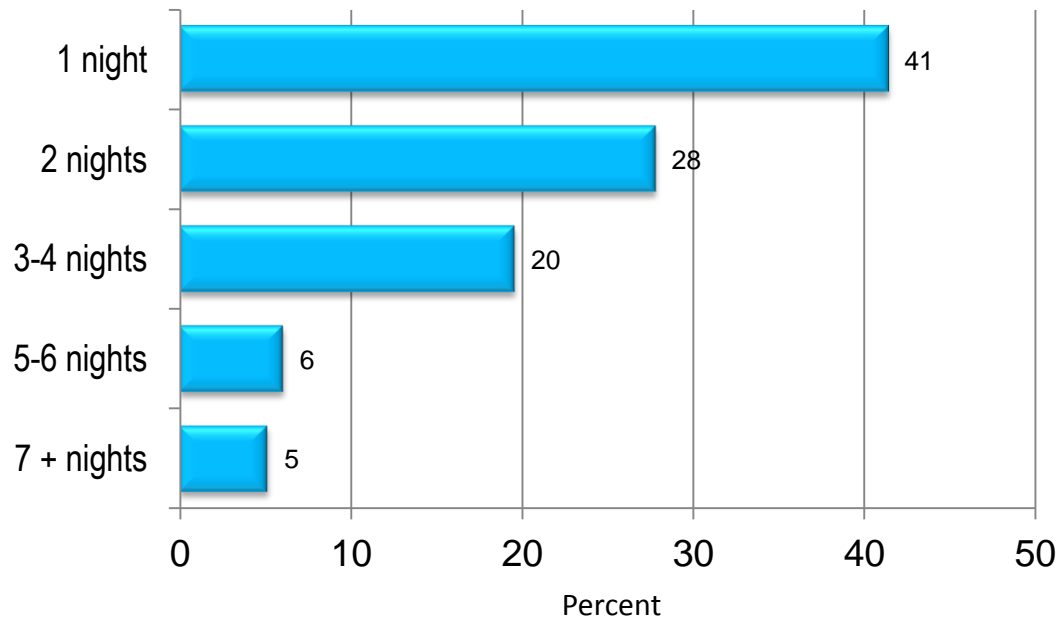

Number of Nights Spent in Philadelphia & The Countryside

Base: Overnight Person-Trips with 1+ Nights Spent In Philadelphia & The Countryside

Average Nights Spent in Philadelphia & The Countryside = 2.6