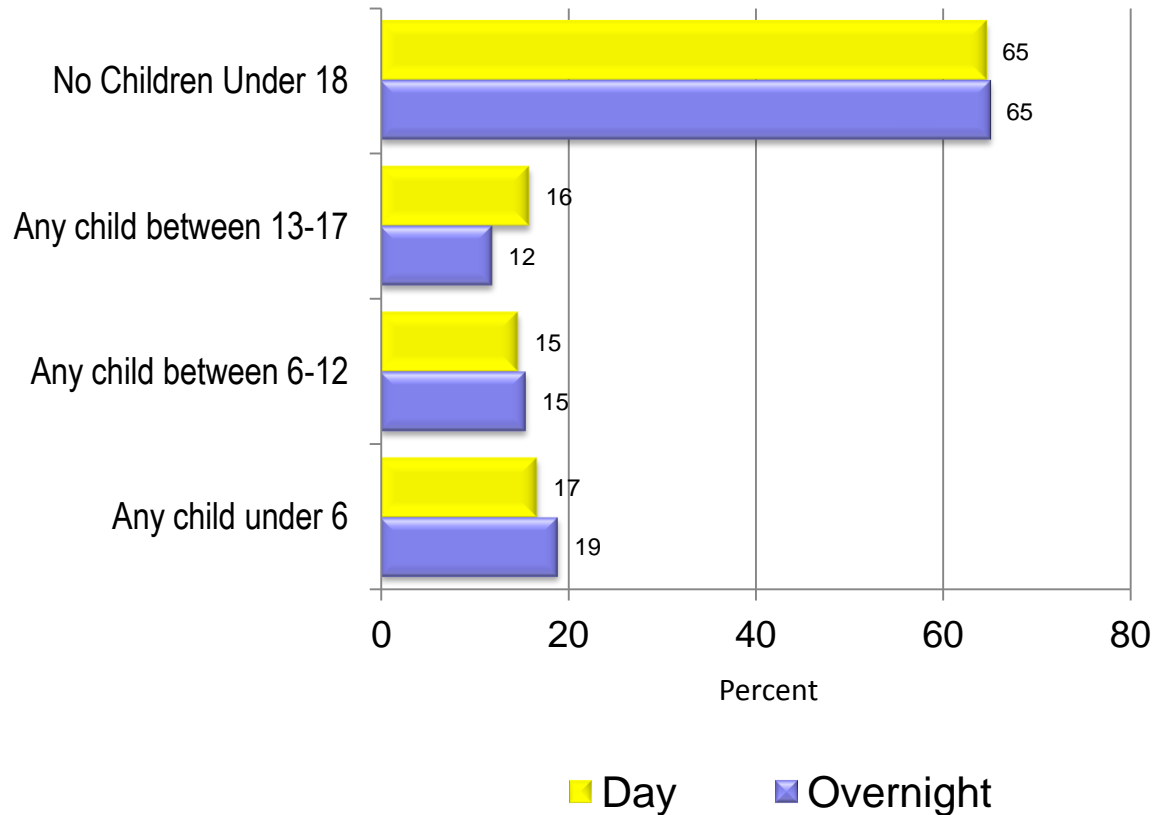

Region of Residence

Base: Total Person-Trips to Philadelphia & The Countryside

Gender

Base: Total Person-Trips to Philadelphia & The Countryside

Age

Base: Total Person-Trips to Philadelphia & The Countryside

Average Day = 44.5

Average ON = 44.4

Household Size

Base: Total Person-Trips to Philadelphia & The Countryside

Household Income

Base: Total Person-Trips to Philadelphia & The Countryside

Marital Status

Base: Total Person-Trips to Philadelphia & The Countryside

Children in Household

Base: Total Person-Trips to Philadelphia & The Countryside

Education

Base: Total Person-Trips to Philadelphia & The Countryside

Employment

Base: Total Person-Trips to Philadelphia & The Countryside