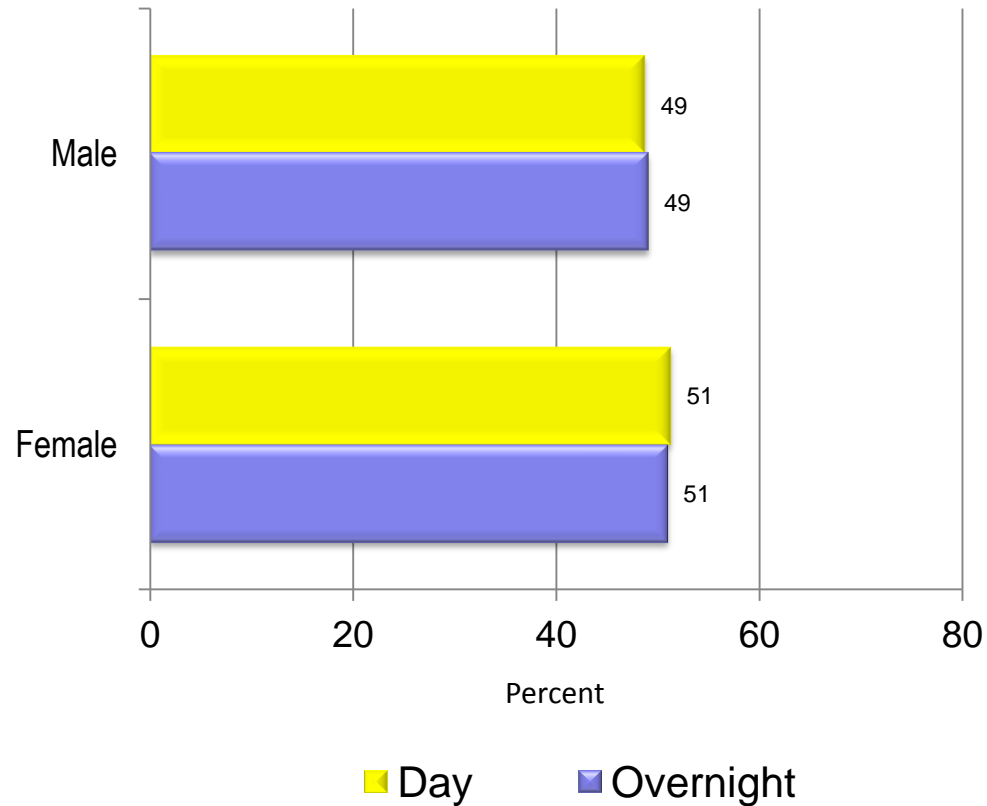

Region of Residence

Base: Total Person-Trips to Philadelphia & The Countryside

Gender

Base: Total Person-Trips to Philadelphia & The Countryside

Age

Base: Total Person-Trips to Philadelphia & The Countryside

Average Day = 44.5

Average ON = 44.4

Household Size

Base: Total Person-Trips to Philadelphia & The Countryside

Household Income

Base: Total Person-Trips to Philadelphia & The Countryside

Marital Status

Base: Total Person-Trips to Philadelphia & The Countryside