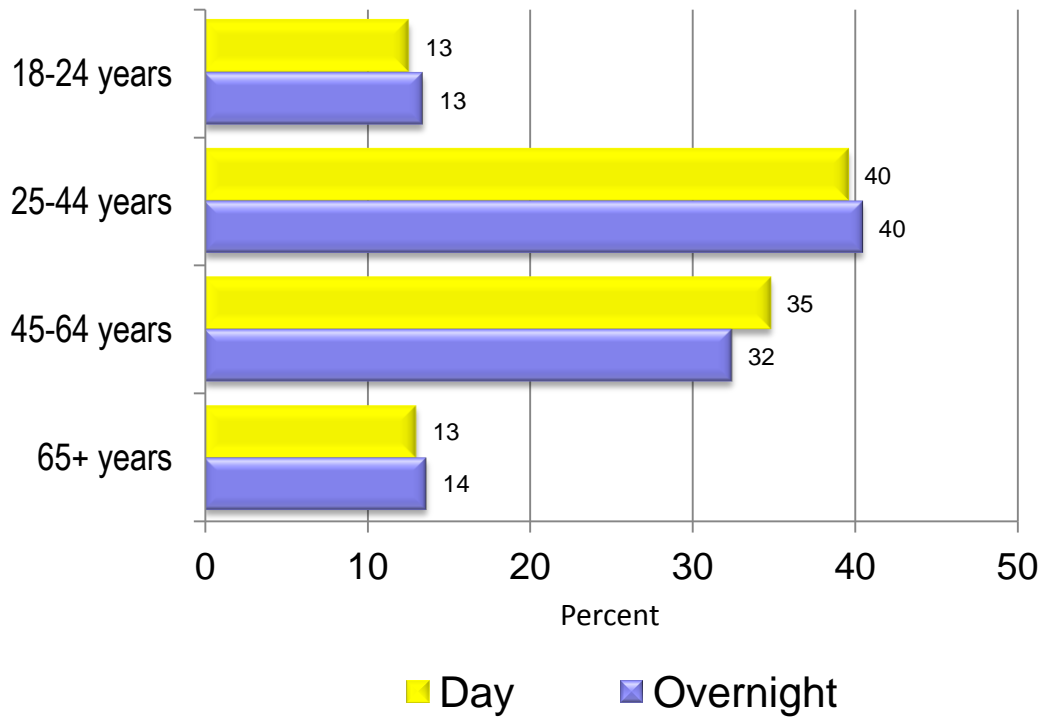

Region of Residence

Base: Total Person-Trips to Philadelphia & The Countryside

Gender

Base: Total Person-Trips to Philadelphia & The Countryside

Age

Base: Total Person-Trips to Philadelphia & The Countryside

Average Day = 44.5

Average ON = 44.4

Household Size

Base: Total Person-Trips to Philadelphia & The Countryside

Household Income

Base: Total Person-Trips to Philadelphia & The Countryside

Marital Status

Base: Total Person-Trips to Philadelphia & The Countryside