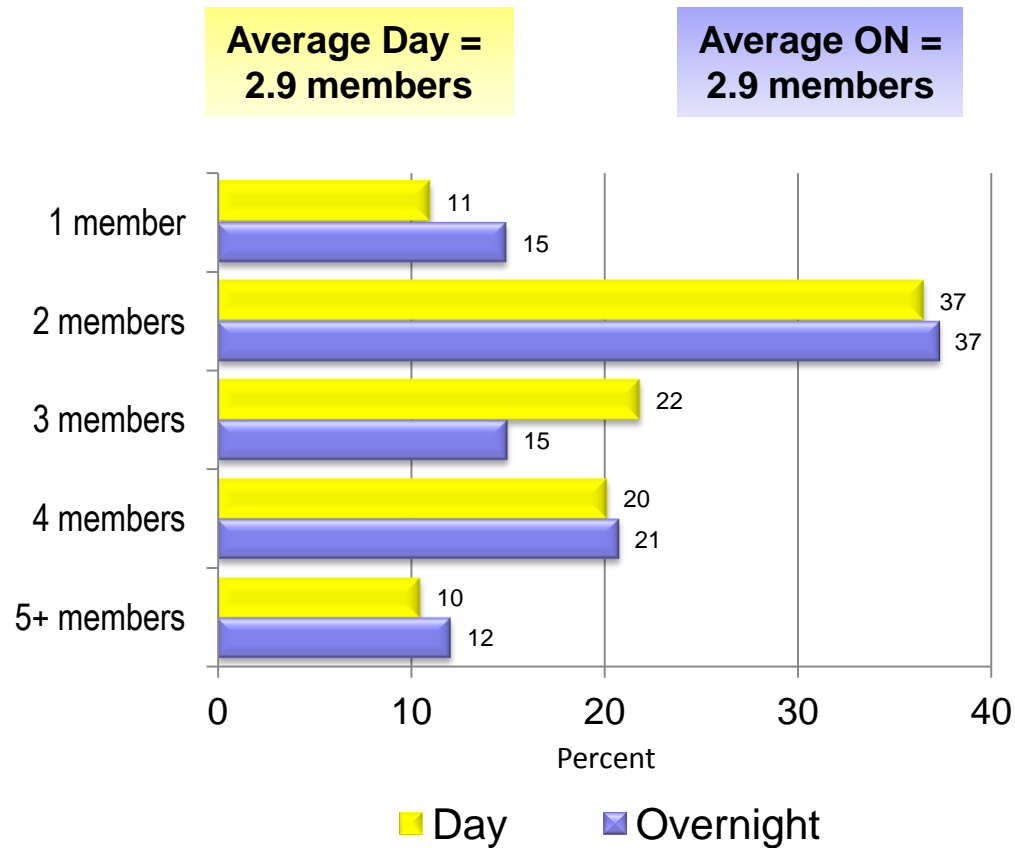

Region of Residence

Base: Total Person-Trips to Philadelphia & The Countryside

Gender

Base: Total Person-Trips to Philadelphia & The Countryside

Age

Base: Total Person-Trips to Philadelphia & The Countryside

Average Day = 44.5

Average ON = 44.4

Household Size

Base: Total Person-Trips to Philadelphia & The Countryside

Household Income

Base: Total Person-Trips to Philadelphia & The Countryside

Marital Status

Base: Total Person-Trips to Philadelphia & The Countryside

Children in Household

Base: Total Person-Trips to Philadelphia & The Countryside

Education

Base: Total Person-Trips to Philadelphia & The Countryside

Employment

Base: Total Person-Trips to Philadelphia & The Countryside