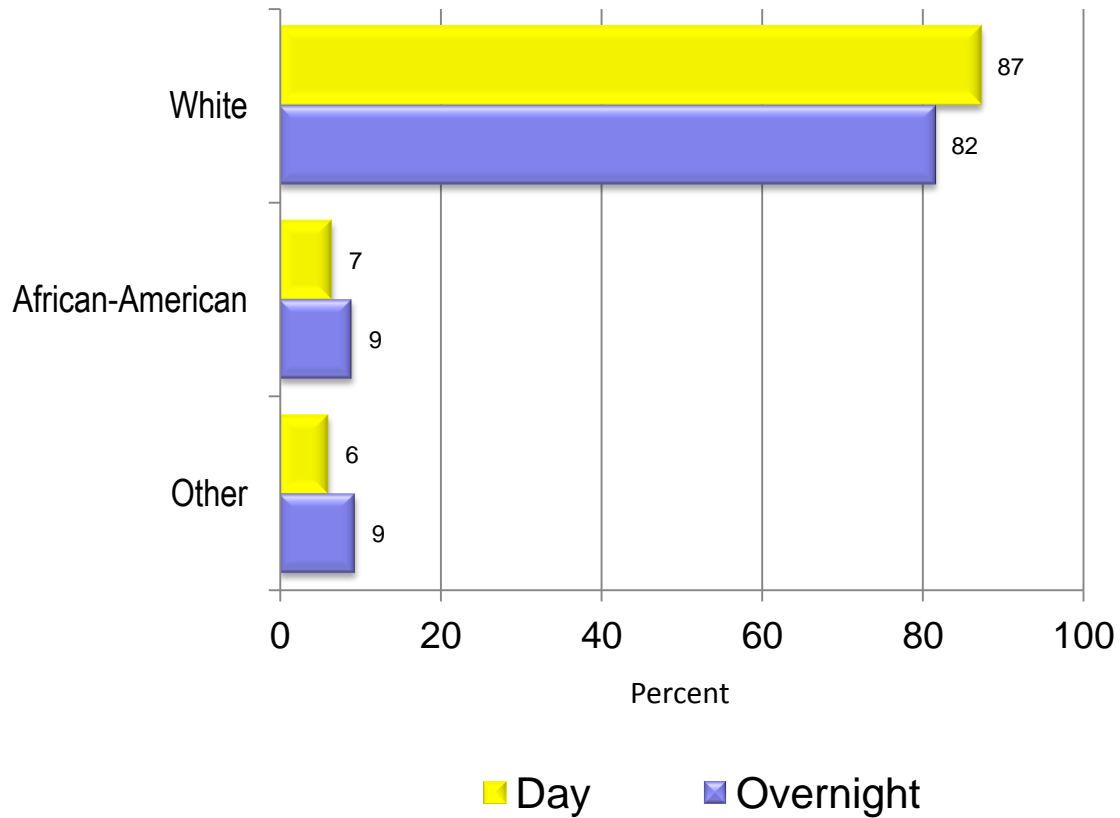

Children in Household

Base: Total Person-Trips to Philadelphia & The Countryside

Education

Base: Total Person-Trips to Philadelphia & The Countryside

Employment

Base: Total Person-Trips to Philadelphia & The Countryside

Race

Base: Total Person-Trips to Philadelphia & The Countryside

Hispanic Background

Base: Total Person-Trips to Philadelphia & The Countryside

Overnight Visitors to Philadelphia & Countryside by Region

Total Nights Away on Trip