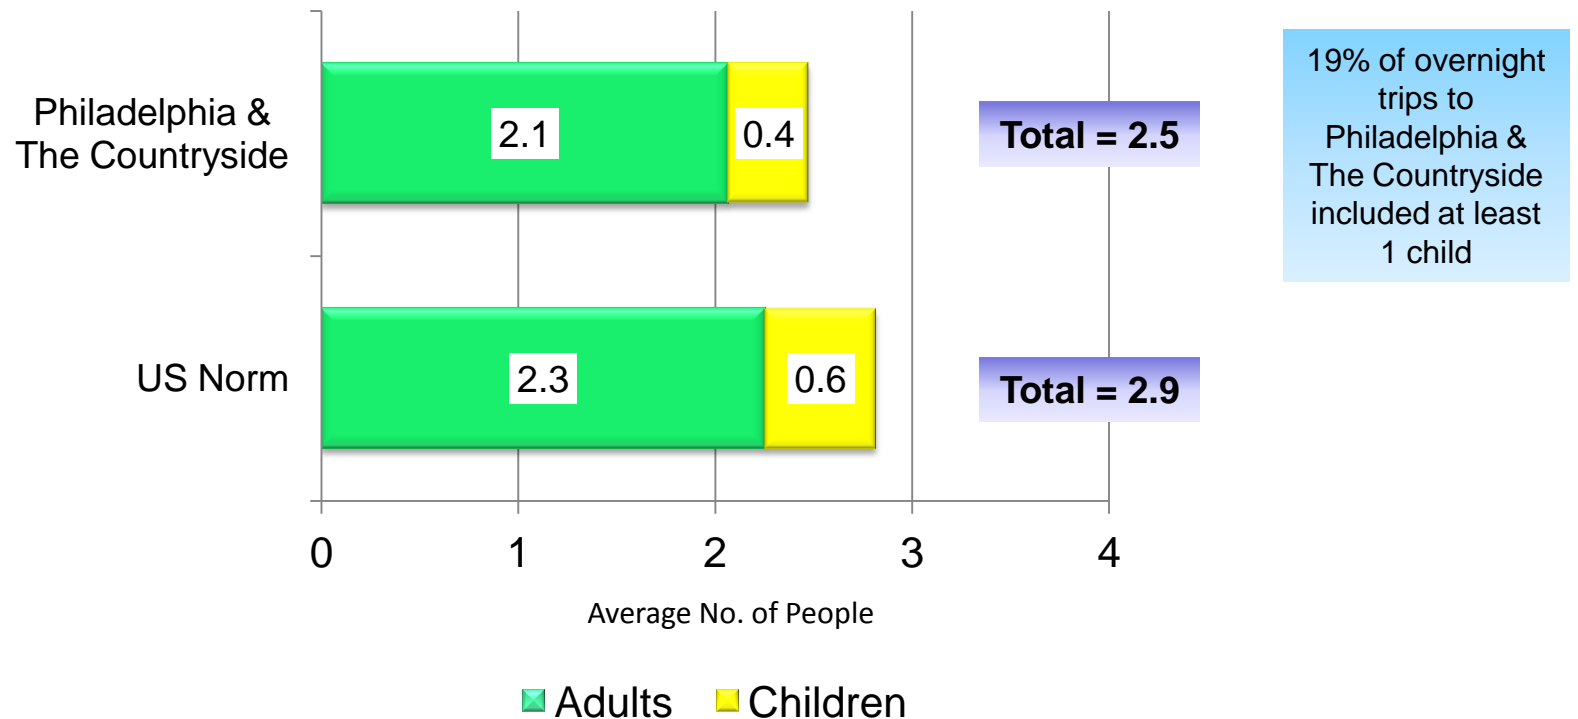

Size of Travel Party – Overnight Trips

Base: Overnight Person-Trips