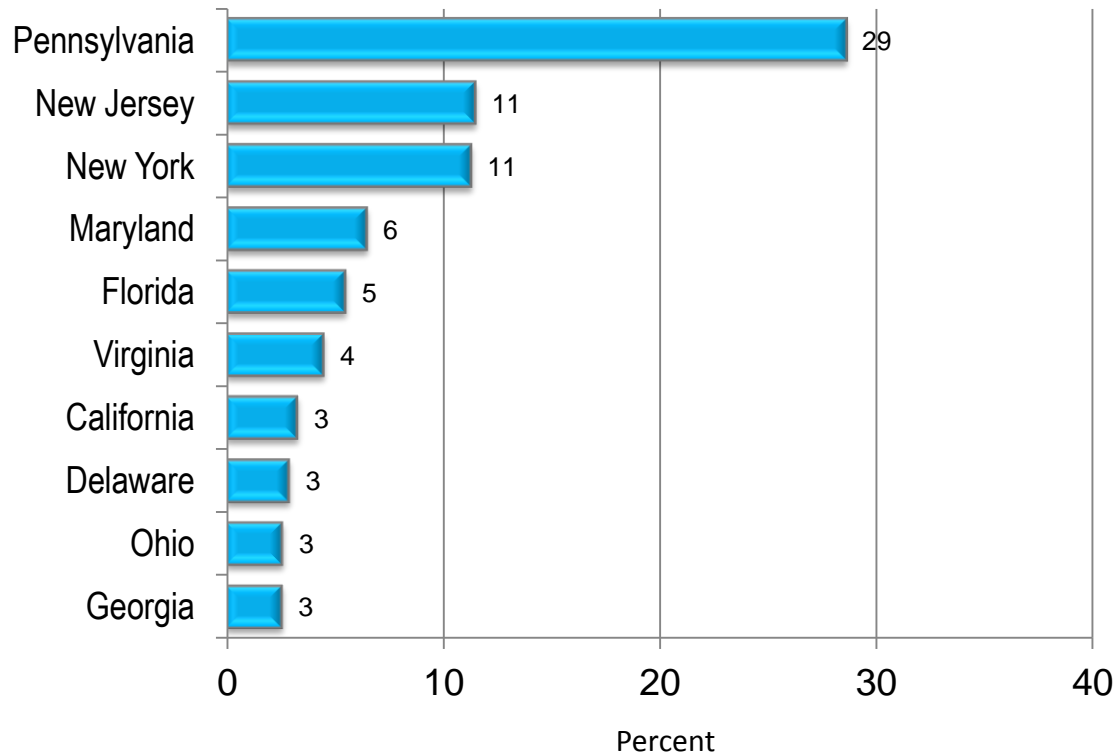

Philadelphia & The Countryside 2011 Visitor Report

Final Report
May 2012

State Origin Of Trip

Base: Overnight Person-Trips to Philadelphia & The Countryside

DMA Origin Of Trip

Base: Overnight Person-Trips to Philadelphia & The Countryside

Region of Residence

Base: Total Person-Trips to Philadelphia & The Countryside

Gender

Base: Total Person-Trips to Philadelphia & The Countryside

Age

Base: Total Person-Trips to Philadelphia & The Countryside