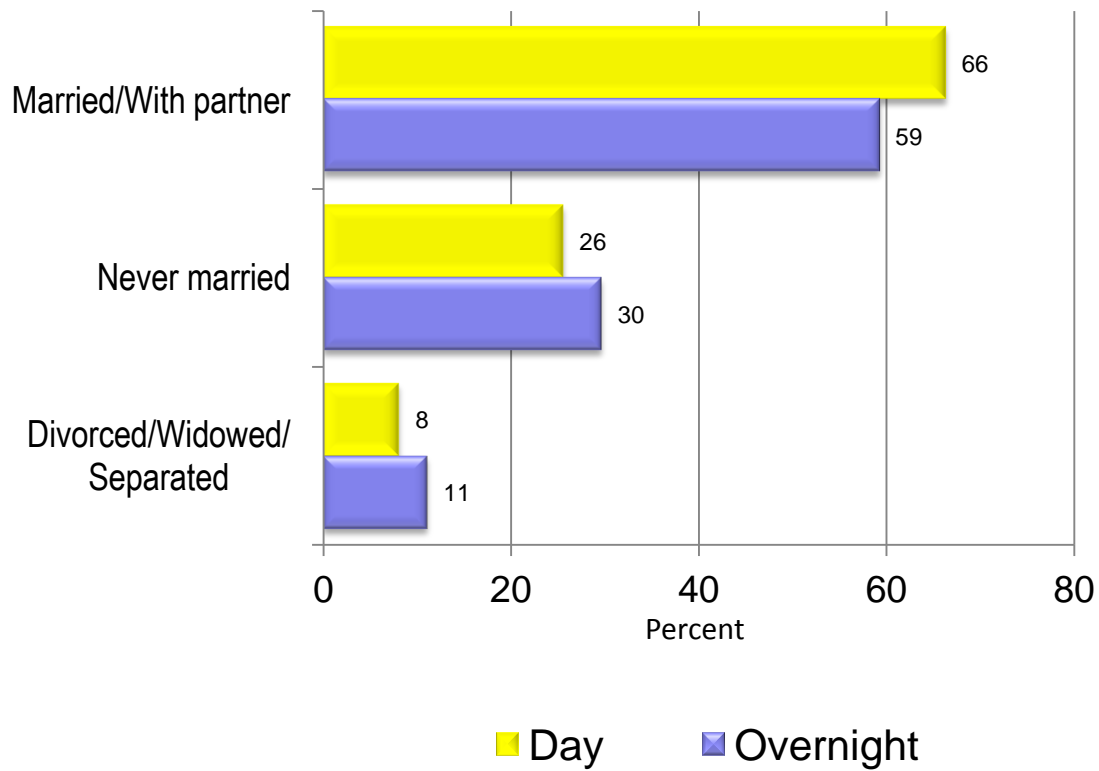

Region of Residence

Base: Total Person-Trips to Philadelphia & The Countryside

Gender

Base: Total Person-Trips to Philadelphia & The Countryside

Age

Base: Total Person-Trips to Philadelphia & The Countryside

Average Day = 44.5

Average ON = 44.4

Household Size

Base: Total Person-Trips to Philadelphia & The Countryside

Household Income

Base: Total Person-Trips to Philadelphia & The Countryside

Marital Status

Base: Total Person-Trips to Philadelphia & The Countryside

Children in Household

Base: Total Person-Trips to Philadelphia & The Countryside

Education

Base: Total Person-Trips to Philadelphia & The Countryside

Employment

Base: Total Person-Trips to Philadelphia & The Countryside