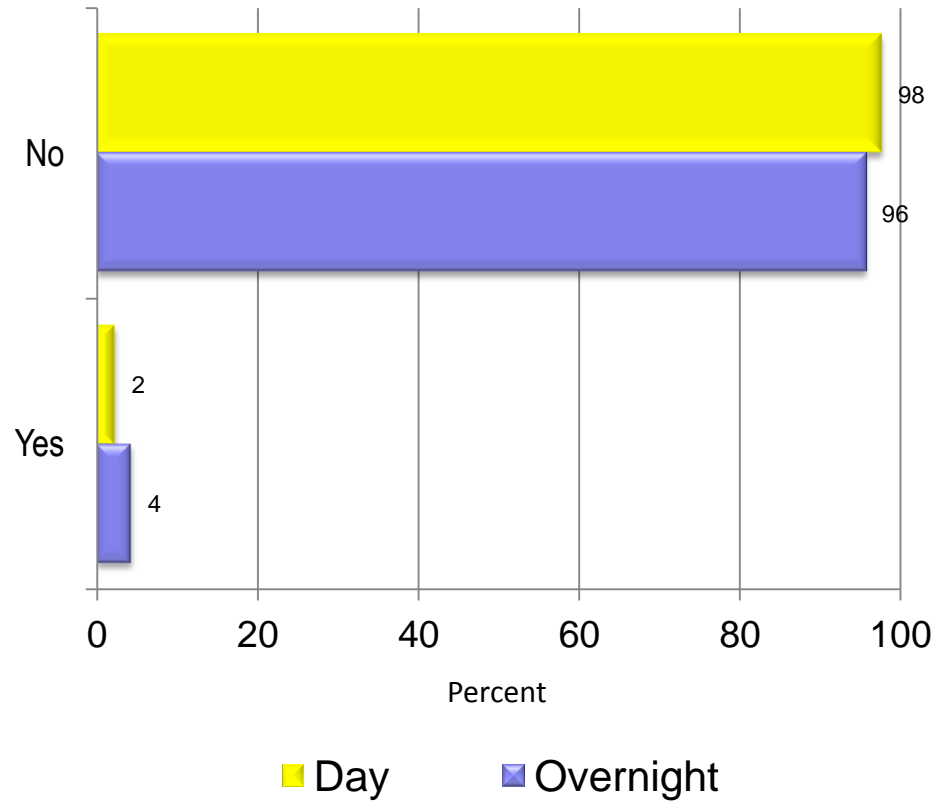

Race

Base: Total Person-Trips to Philadelphia & The Countryside

Hispanic Background

Base: Total Person-Trips to Philadelphia & The Countryside

Overnight Visitors to Philadelphia & Countryside by Region

Total Nights Away on Trip

Base: Overnight Person-Trips

**Average
Philadelphia & The Countryside
= 3.3 Nights**

**Average
US Norm
= 3.6 Nights**

Number of Nights Spent in Philadelphia & The Countryside

Base: Overnight Person-Trips with 1+ Nights Spent In Philadelphia & The Countryside