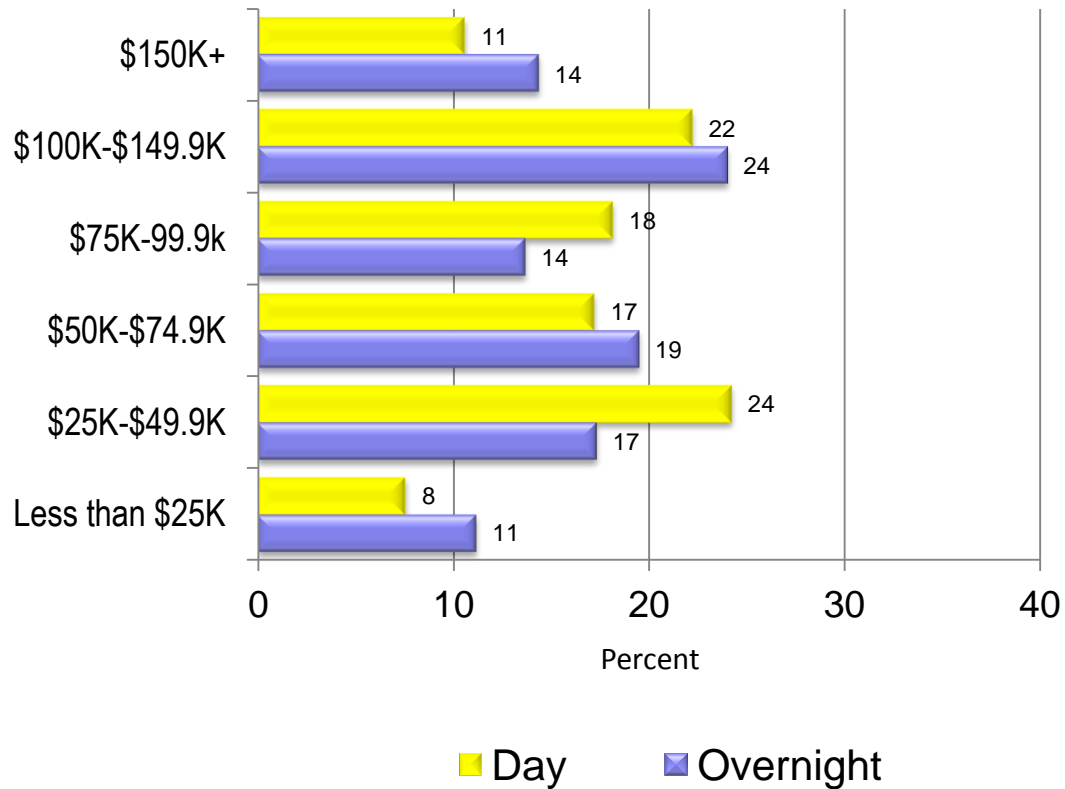

Region of Residence

Base: Total Person-Trips to Philadelphia & The Countryside

Gender

Base: Total Person-Trips to Philadelphia & The Countryside

Age

Base: Total Person-Trips to Philadelphia & The Countryside

Average Day = 44.5

Average ON = 44.4

Household Size

Base: Total Person-Trips to Philadelphia & The Countryside

Household Income

Base: Total Person-Trips to Philadelphia & The Countryside

Marital Status

Base: Total Person-Trips to Philadelphia & The Countryside

Children in Household

Base: Total Person-Trips to Philadelphia & The Countryside

Education

Base: Total Person-Trips to Philadelphia & The Countryside

Employment

Base: Total Person-Trips to Philadelphia & The Countryside