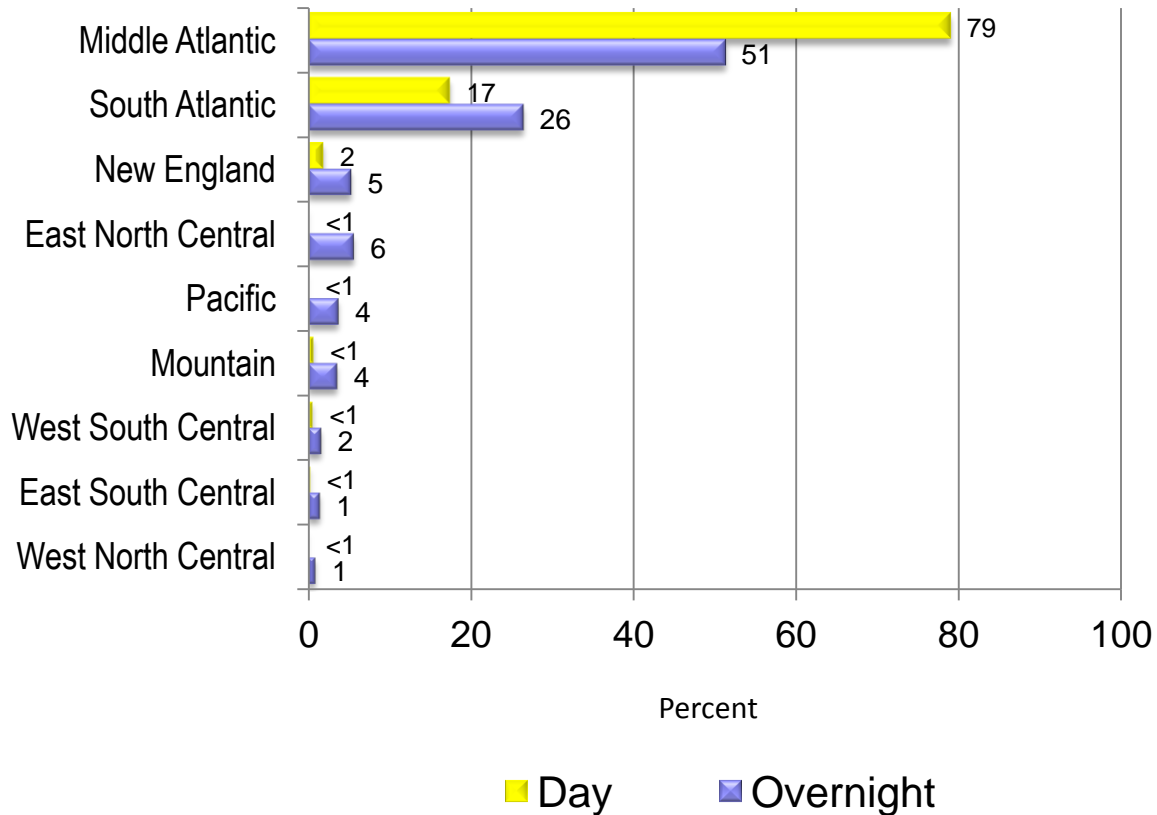

Philadelphia & The Countryside 2011 Visitor Report

Final Report
May 2012

State Origin Of Trip

Base: Overnight Person-Trips to Philadelphia & The Countryside

DMA Origin Of Trip

Base: Overnight Person-Trips to Philadelphia & The Countryside

Region of Residence

Base: Total Person-Trips to Philadelphia & The Countryside

Gender

Base: Total Person-Trips to Philadelphia & The Countryside

Age

Base: Total Person-Trips to Philadelphia & The Countryside

Base: Overnight Person-Trips

**Average
Philadelphia & The Countryside
= 3.3 Nights**

**Average
US Norm
= 3.6 Nights**

Number of Nights Spent in Philadelphia & The Countryside

Base: Overnight Person-Trips with 1+ Nights Spent In Philadelphia & The Countryside