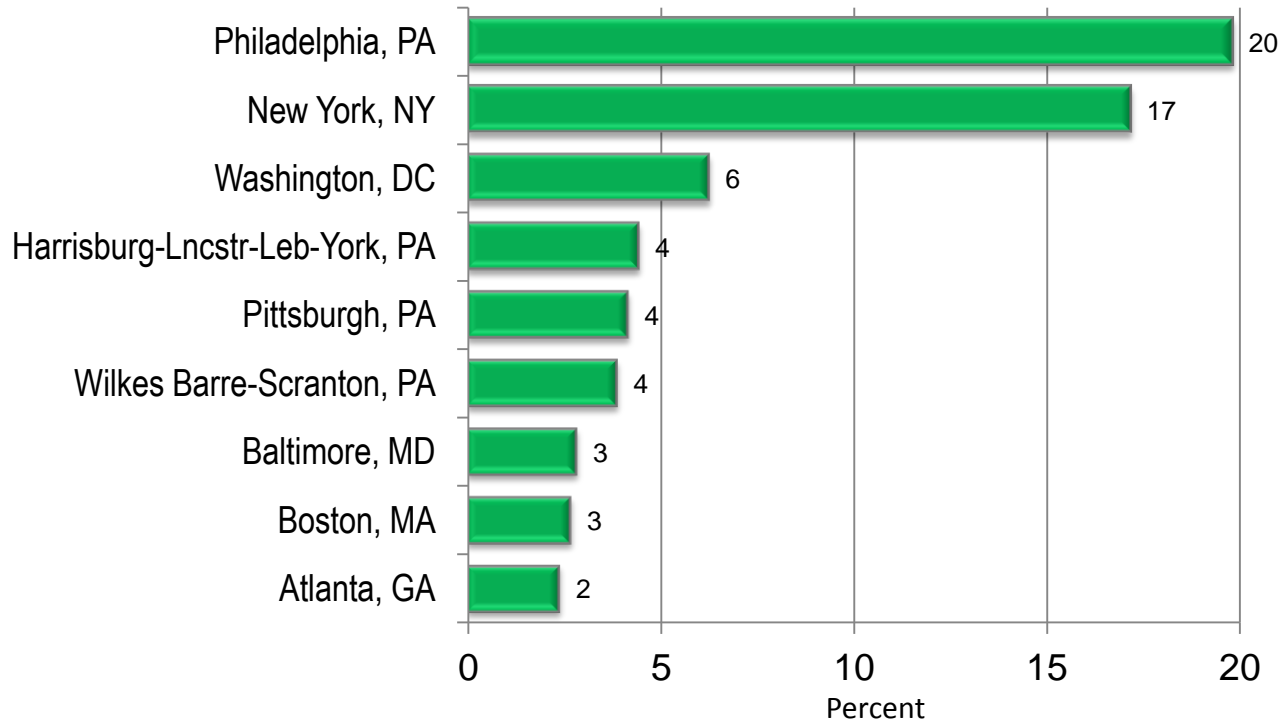

Philadelphia & The Countryside 2011 Visitor Report

Final Report
May 2012

State Origin Of Trip

Base: Overnight Person-Trips to Philadelphia & The Countryside

DMA Origin Of Trip

Base: Overnight Person-Trips to Philadelphia & The Countryside

Region of Residence

Base: Total Person-Trips to Philadelphia & The Countryside

Gender

Base: Total Person-Trips to Philadelphia & The Countryside

Age

Base: Total Person-Trips to Philadelphia & The Countryside