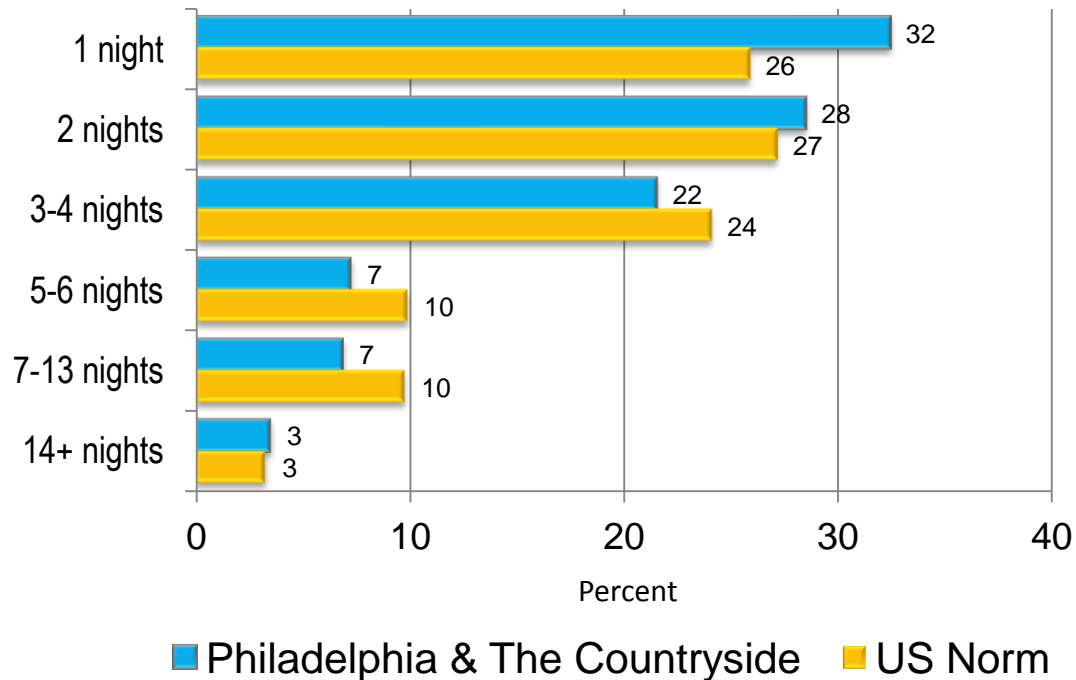

Children in Household

Base: Total Person-Trips to Philadelphia & The Countryside

Education

Base: Total Person-Trips to Philadelphia & The Countryside

Employment

Base: Total Person-Trips to Philadelphia & The Countryside

Race

Base: Total Person-Trips to Philadelphia & The Countryside

Hispanic Background

Base: Total Person-Trips to Philadelphia & The Countryside

Overnight Visitors to Philadelphia & Countryside by Region

Total Nights Away on Trip

Base: Overnight Person-Trips

**Average
Philadelphia & The Countryside
= 3.3 Nights**

**Average
US Norm
= 3.6 Nights**

Number of Nights Spent in Philadelphia & The Countryside

Base: Overnight Person-Trips with 1+ Nights Spent In Philadelphia & The Countryside