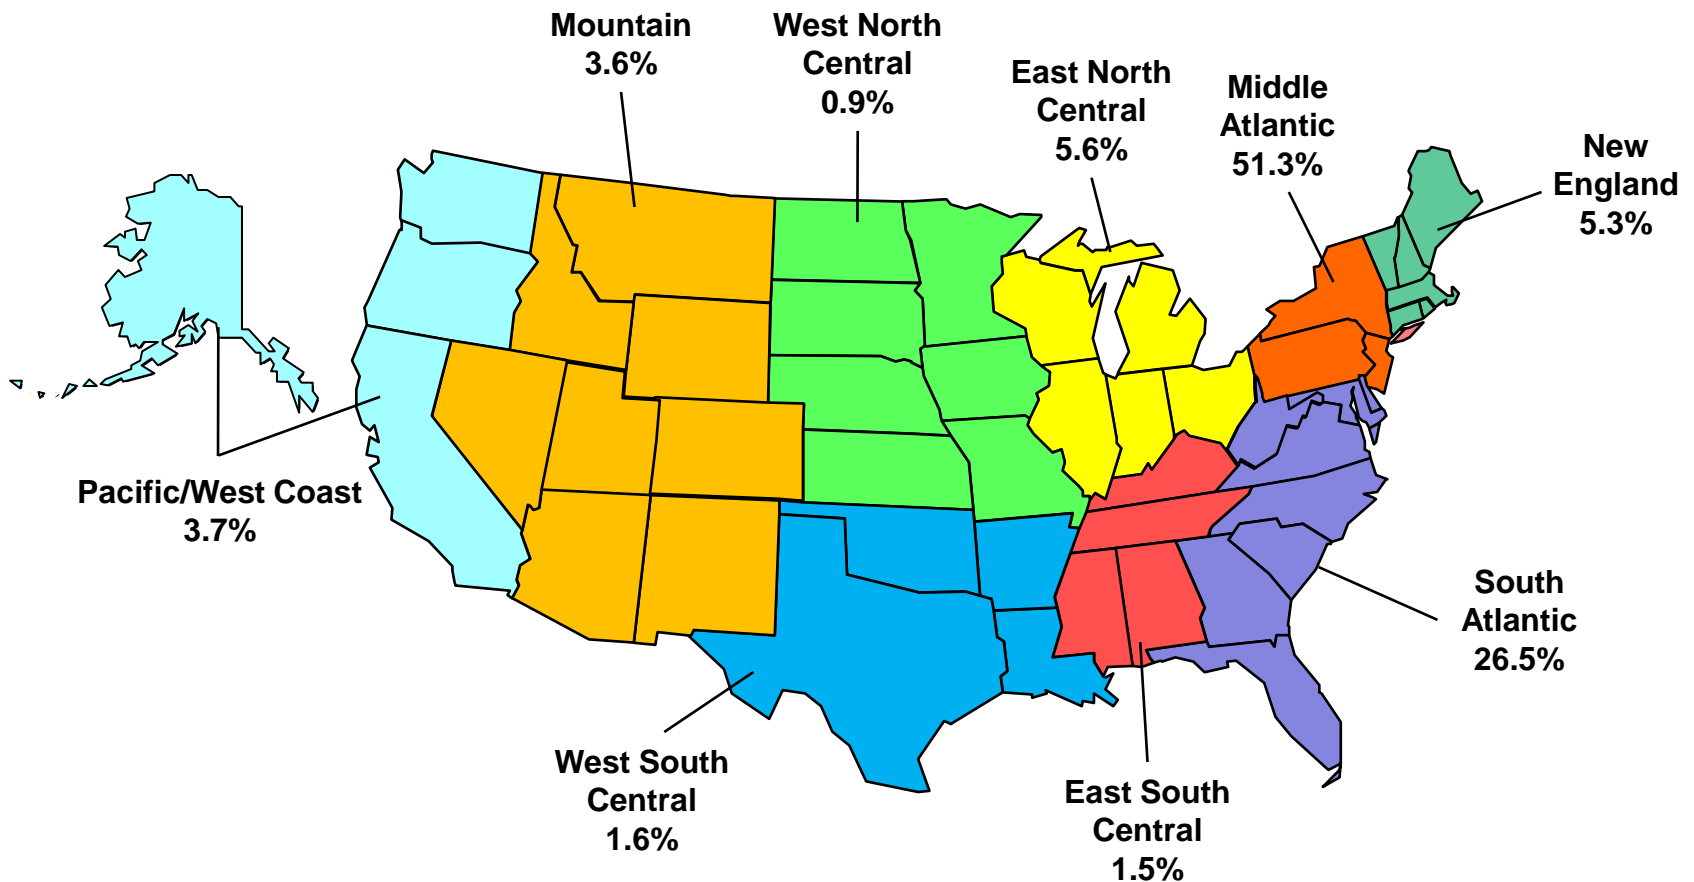

Race

Base: Total Person-Trips to Philadelphia & The Countryside

Hispanic Background

Base: Total Person-Trips to Philadelphia & The Countryside

Overnight Visitors to Philadelphia & Countryside by Region

Total Nights Away on Trip

Base: Overnight Person-Trips

**Average
Philadelphia & The Countryside
= 3.3 Nights**

**Average
US Norm
= 3.6 Nights**

Number of Nights Spent in Philadelphia & The Countryside

Base: Overnight Person-Trips with 1+ Nights Spent In Philadelphia & The Countryside