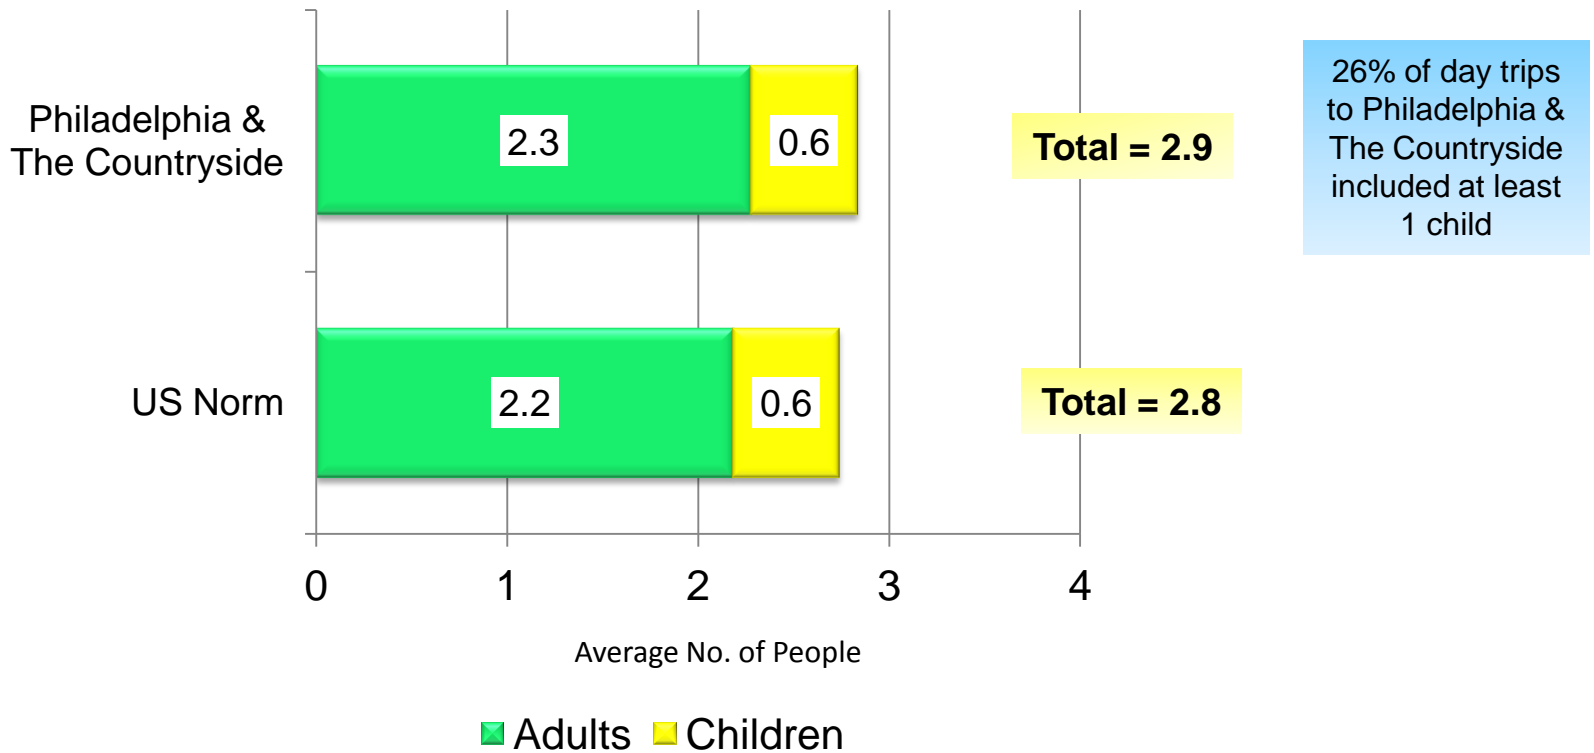

Base: Overnight Person-Trips

**Average
Philadelphia & The Countryside
= 3.3 Nights**

**Average
US Norm
= 3.6 Nights**

Number of Nights Spent in Philadelphia & The Countryside

Base: Overnight Person-Trips with 1+ Nights Spent In Philadelphia & The Countryside

Average Nights Spent in Philadelphia & The Countryside = 2.6

Size of Travel Party – Overnight Trips

Base: Overnight Person-Trips

Size of Travel Party – Day Trips

Base: Day Person-Trips

Transportation Used

Base: Overnight Person-Trips to Philadelphia & The Countryside