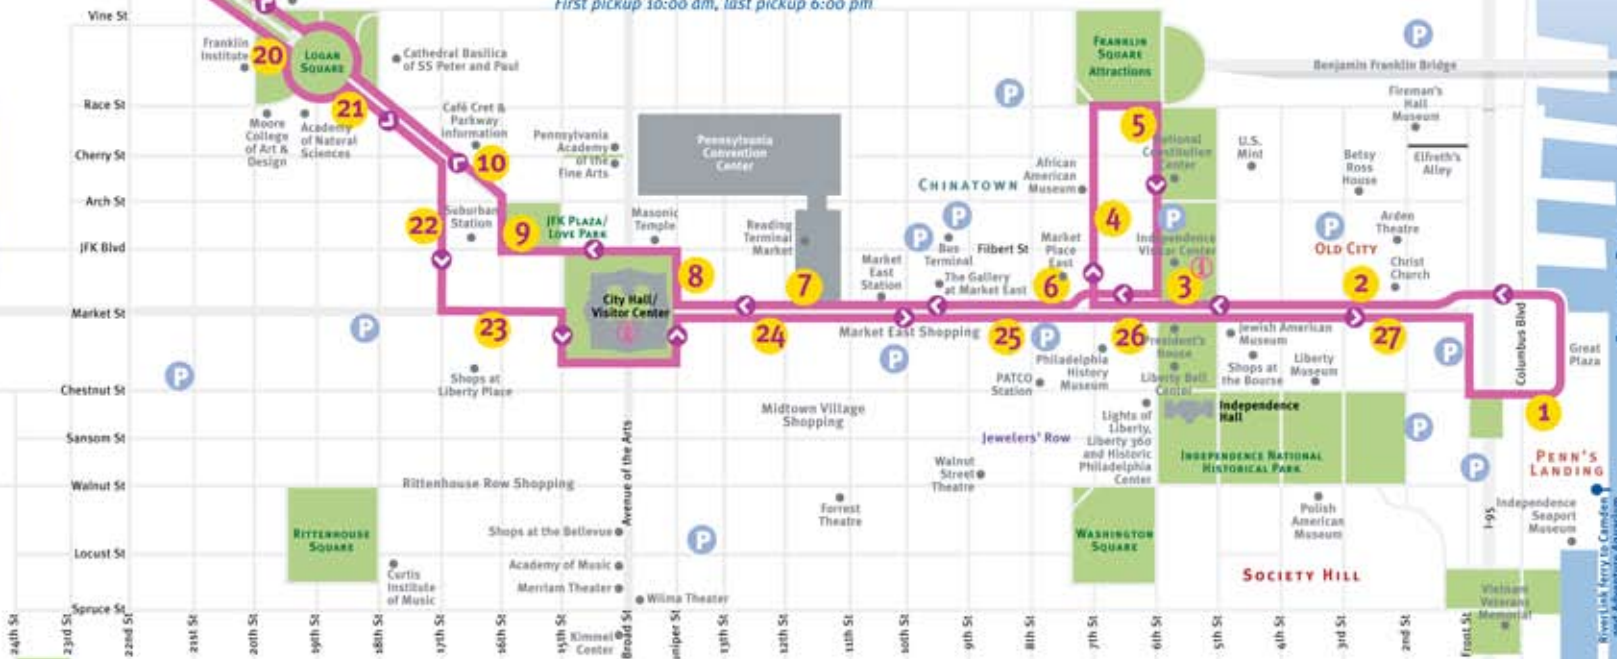

Please note:
Phlash Express services
stops 1-14 and 18-27
only.

LEGEND

- Phlash route
- Phlash stop
- Phlash Park & Ride

RiverLink Ferry to Camden and Adventure Aquarium