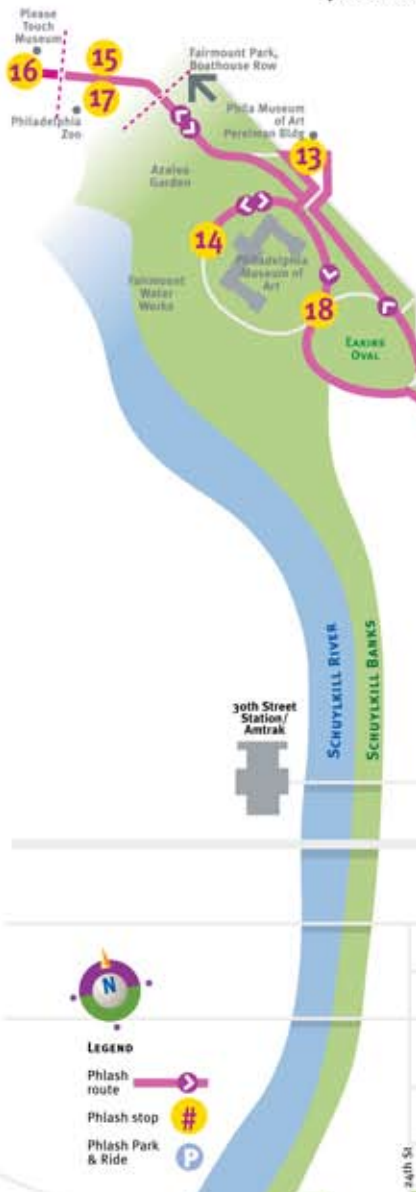

For service problems
please call 215.389.8687

1. 1 **Penn's Landing**
   First pickup 9:30 am
   Last pickup 5:30 pm
2. 2 **3rd & Market Sts**
   First pickup 9:32 am
   Last pickup 5:32 pm
3. 3 **6th & Market Sts**
   First pickup 9:34 am
   Last pickup 5:34 pm
4. 4 **7th & Arch Sts**
   First pickup 9:37 am
   Last pickup 5:37 pm
5. 5 **6th & Race Sts**
   First pickup 9:38 am
   Last pickup 5:38 pm
6. 6 **8th & Market Sts**
   First pickup 9:40 am
   Last pickup 5:40 pm
7. 7 **12th & Market Sts**
   First pickup 9:42 am
   Last pickup 5:42 pm
8. 8 **Juniper & Market Sts**
   First pickup 9:43 am, last pickup 5:43 pm
9. 9 **16th St & JFK Blvd**
   First pickup 9:45 am, last pickup 5:45 pm
10. 10 **Benjamin Franklin Parkway at 16th St**
    First pickup 9:46 am, last pickup 5:46 pm
11. 11 **Benjamin Franklin Pkwy at 20th St**
    First pickup 9:48 am, last pickup 5:48 pm
12. 12 **22nd St & the Benjamin Franklin Pkwy**
    First pickup 9:50 am, last pickup 5:50 pm
13. 13 **Fairmount & Pennsylvania Aves**
    First pickup 9:53 am, last pickup 5:53 pm
14. 14 **26th St & the Benjamin Franklin Pkwy**
    First pickup 9:57 am, last pickup 5:57 pm
15. 15 **34th St & Girard Ave**
    First pickup 10:07 am, last pickup 5:37 pm
16. 16 **Memorial Hall, 4231 Avenue of the Republic**
    First pickup 10:12 am, last pickup 5:42 pm
17. 17 **34th St & Girard Ave**
    First pickup 10:17 am, last pickup 5:47 pm
18. 18 **Eakins Oval**
    First pickup 10:00 am, last pickup 6:00 pm
19. 19 **22nd St & the Benjamin Franklin Pkwy**
    First pickup 10:04 am, last pickup 6:04 pm
20. 20 **Logan Square, 20th St & Benjamin Franklin Pkwy**
    First pickup 10:05 am, last pickup 6:05 pm
21. 21 **Logan Square, 18th St & Benjamin Franklin Pkwy**
    First pickup 10:07 am, last pickup 6:07 pm
22. 22 **17th & Arch Sts**
    First pickup 10:09 am, last pickup 6:09 pm
23. 23 **16th & Market Sts**
    First pickup 10:11 am, last pickup 6:11 pm
24. 24 **12th & Market Sts**
    First pickup 10:15 am, last pickup 6:15 pm
25. 25 **8th & Market Sts**
    First pickup 10:17 am, last pickup 6:17 pm
26. 26 **6th & Market Sts**
    First pickup 10:19 am, last pickup 6:19 pm
27. 27 **2nd & Market Sts**
    First pickup 10:21 am, last pickup 6:21 pm

Please note:
Phlash Express services
stops 1-14 and 18-27
only.